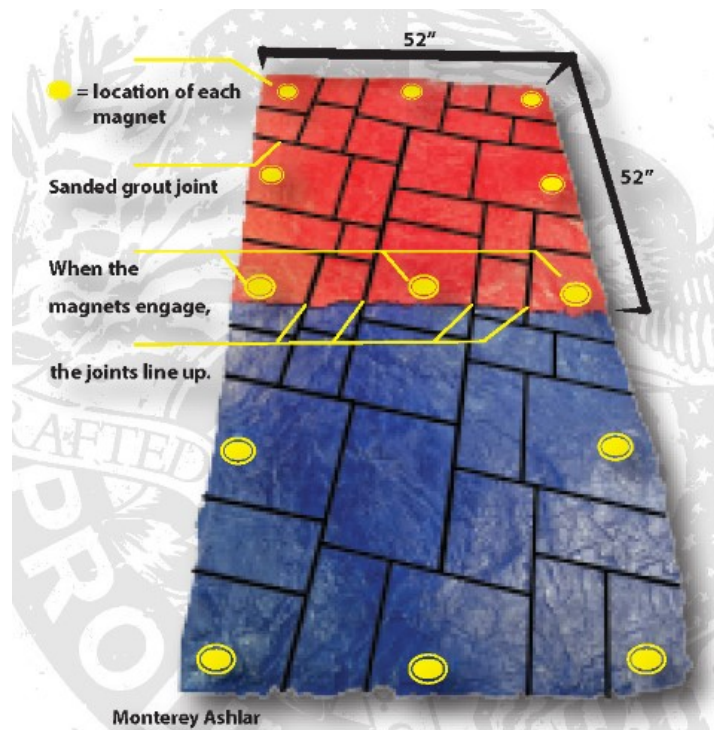

THE NEW PROLINE MAGNETIC STAMPS ARE HERE!

TRY THE REVOLUTIONARY PROLINE MAGNETIC STAMPS

Tougher tool with high flexibility, lightweight for less fatigue, zero touch up work, just rotate and lock into place. Designed to work with liquid release.