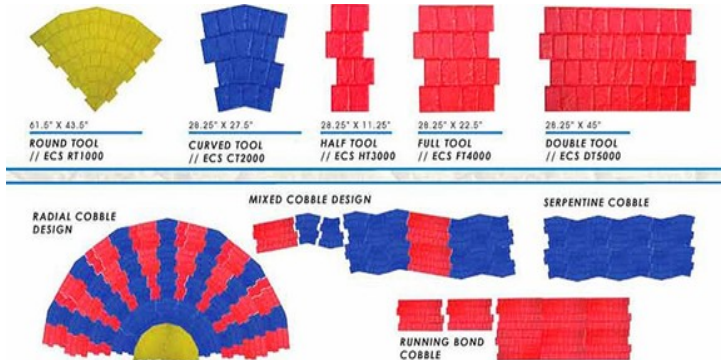

ECSC2000

(Curved, Double, Full, Half and Round Tools)

Mat, Floppy—\$25.00-\$35.00ea/day

Touch-up Skin—\$7.00ea/day

proline
decorative concrete
systems

Please email rentals1@dunriteconcrete.ca or rentals2@dunriteconcrete.ca